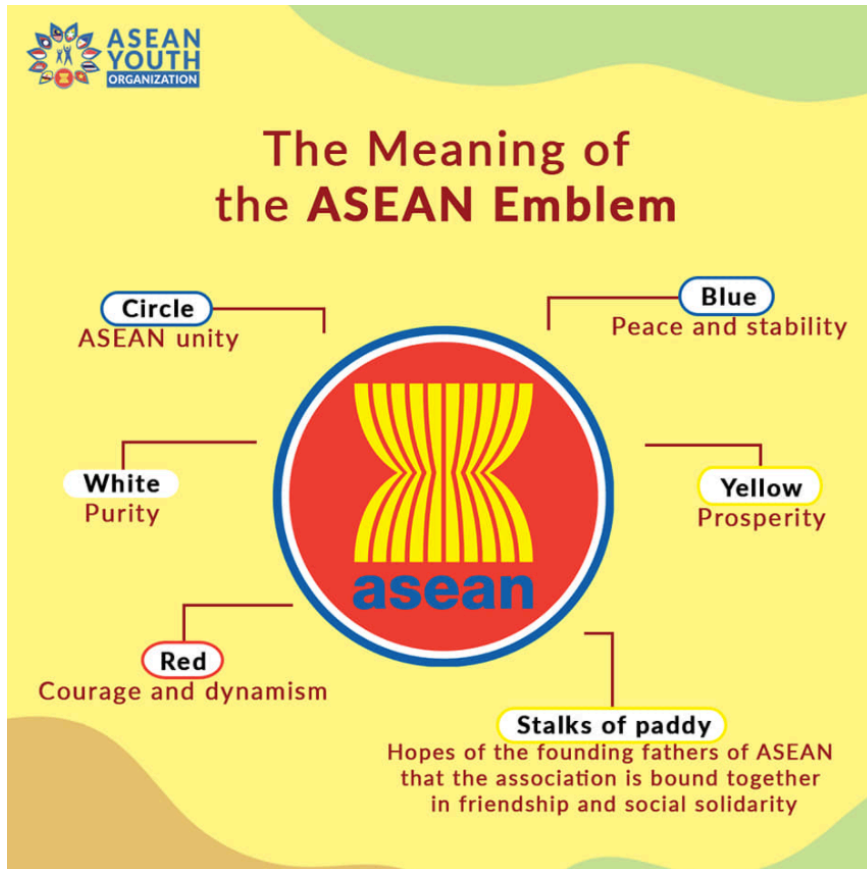

# Tricks To Remember ASEAN Countries:

This is how the Logo of ASEAN countries look like:

ASEAN stands for/ Full form of ASEAN:

**ASSOCIATION OF SOUTH EAST ASIAN NATIONS.**

You must know some basic key points about ASEAN organization.

- Founded on 8th August **1967** in Bangkok Declaration.
- Headquarters: **JAKARTA, INDONESIA.**
- Aim: To promote Political and economic cooperation and Stability.
- Total Member Countries: **10 (South East Asian Nations).**
- Members are: